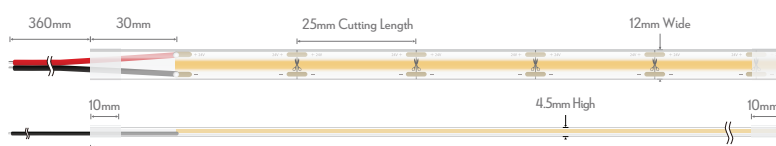

PLEX-COB-15-IP67

COB True Dotless LED Strip

Description

The PLEX-COB series of LED strip incorporates the latest in LED COB chip technology, with true dotless appearance utilising 640 LEDs per metre. Operating on 24V DC allows for less resistive heat and longer run lengths. Choose from IP54 Indoor Strip including wet areas, or for waterproof installations, the IP67 Strip with silicon coating. Longer areas of weldless joints provide a more reliable solution avoiding breaks in continuity. A range of wattage per metre options from 5W, 10W, 15W and 20W covers all desirable light output levels for your desired area. High CRI90 chips provide excellent colour rendering while providing a smooth and seamless linear lighting for a clean and minimalistic look. The PLEX-COB series come with a choice of single colour 3000K Warm White, 4000K Neutral White and 5000K White for your residential or commercial linear lighting project applications. A comprehensive range of optional accessories including fast fix connectors, and L-joint connectors are available for complex installations. Ideal for kitchens, bathrooms, laundry, bars, restaurants, and all indoor highlighting applications.

Specification Features

Input Voltage:	24V DC
Per Metre Power (W):	15W
IP rating (IP):	IP67
Per Metre Lumen Output (lm):	Warm White 3000K - 1140lm Neutral White 4000K - 1275lm White 5000K - 1275lm
LED type:	COB - 640 LED Per Metre
CCT:	3000K - 4000K - 5000K
CRI:	≥90
Beam angle (°):	180°
Dimmable:	Yes**
Lifespan (hrs):	50,000hrs
Wiring:	Parallel
Cutting Increment/Sections:	25mm
Requires:	24V DC Constant Voltage LED Driver

Item No.	Variant			CCT
	Per Mt	20M	50M	
PLEX-COB-15-IP67	24048	24062	24076	3000K
	24049	24063	24077	4000K
	24050	24064	24078	5000K

Max Run Length: 5M